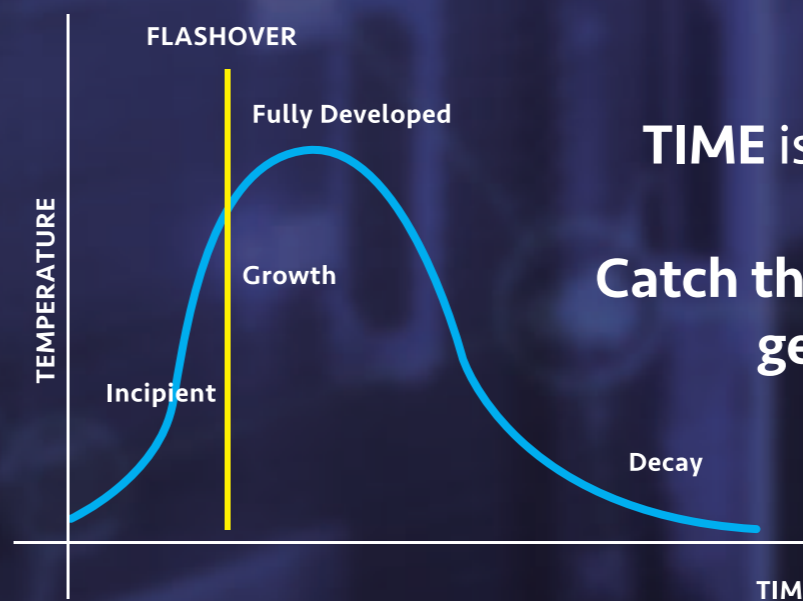

Seamless Integration

aïson eyefire can be easily integrated with your existing fire protection system, turning your traditional fire protection system into futuristic state-of-the-art fire protection system